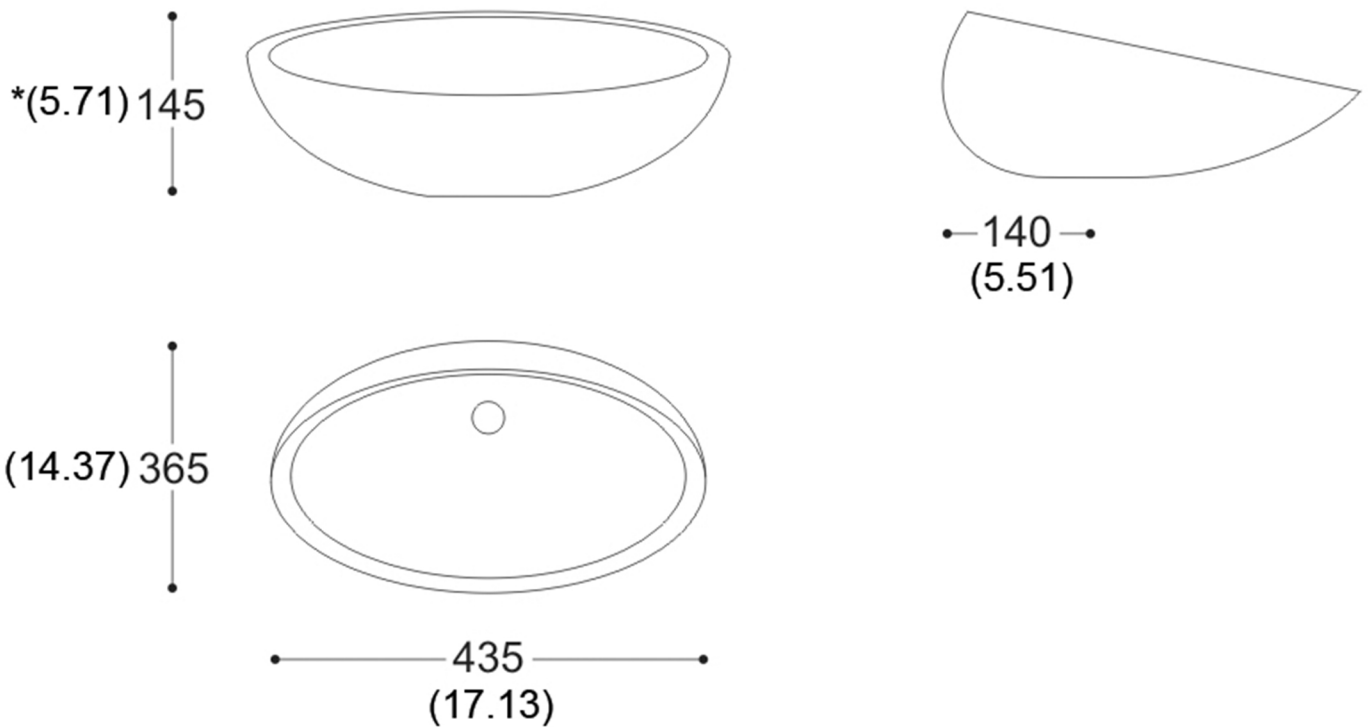

## VETRO FREDDO KOOL

Model: VETRO FREDDO KOOL

Category: Bathroom Sink

Material: Resin and Glass

Dimensions:

17.2"(L) x 14.4"(W) x 5.8"(D)

Description: Luxury bathroom sink in white finish.

\*Numbers in parenthesis are in inches